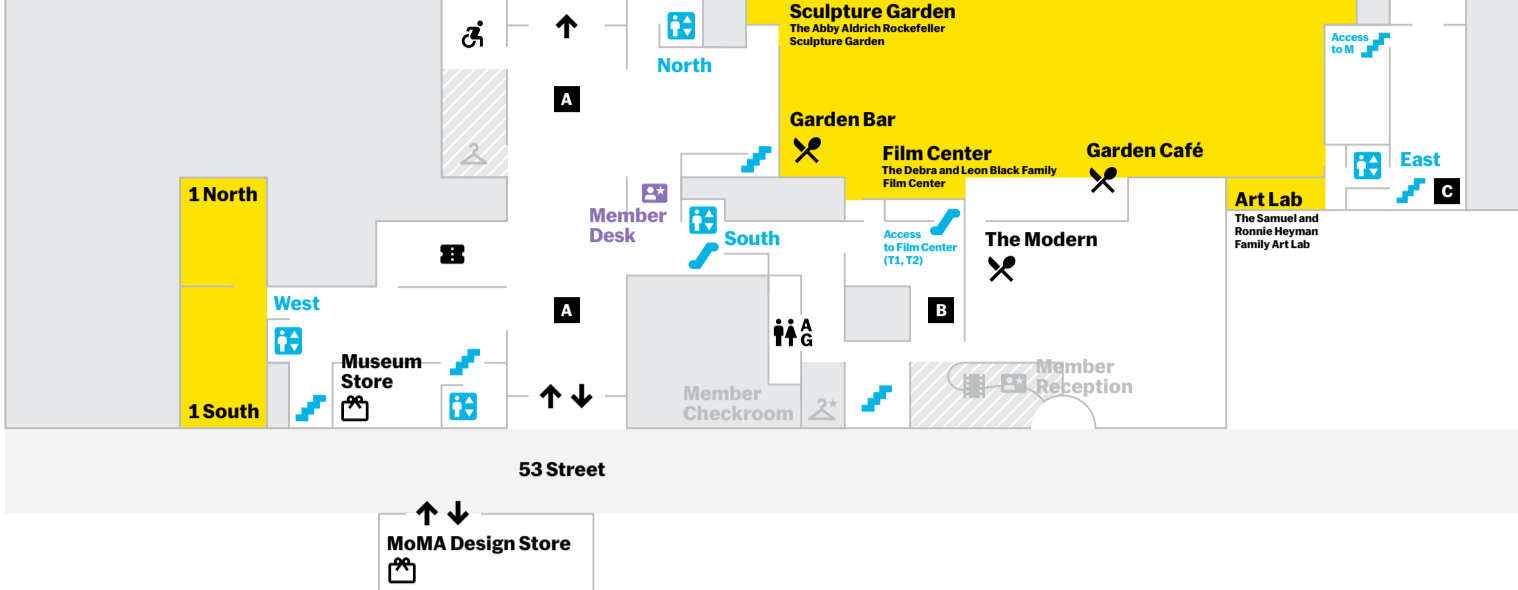

Map

- Tickets
- Film Desk
- Store
- Restaurant
- Coffee
- Checkroom
- Lounge
- Charging station
- Wheelchair pickup/drop-off
- Member Desk and Reception
- Member Checkroom
- Wheelchair-accessible restrooms and baby changing stations are located on every floor.
- All-gender restrooms
- These spaces are temporarily closed.

1

Exhibitions on this floor

1 North
Projects: Carolina Caycedo and David de Rozas
Jun 18, 2022–Jan 2, 2023

Artist Commissions

- Philippe Parreno
- Sol LeWitt
- Goshka Macuga

2

Exhibitions on this floor

201-216
A Dynamic Collection
1970s–Present

See what's on view in these galleries →

Artist Commissions

- Experimental Jetset