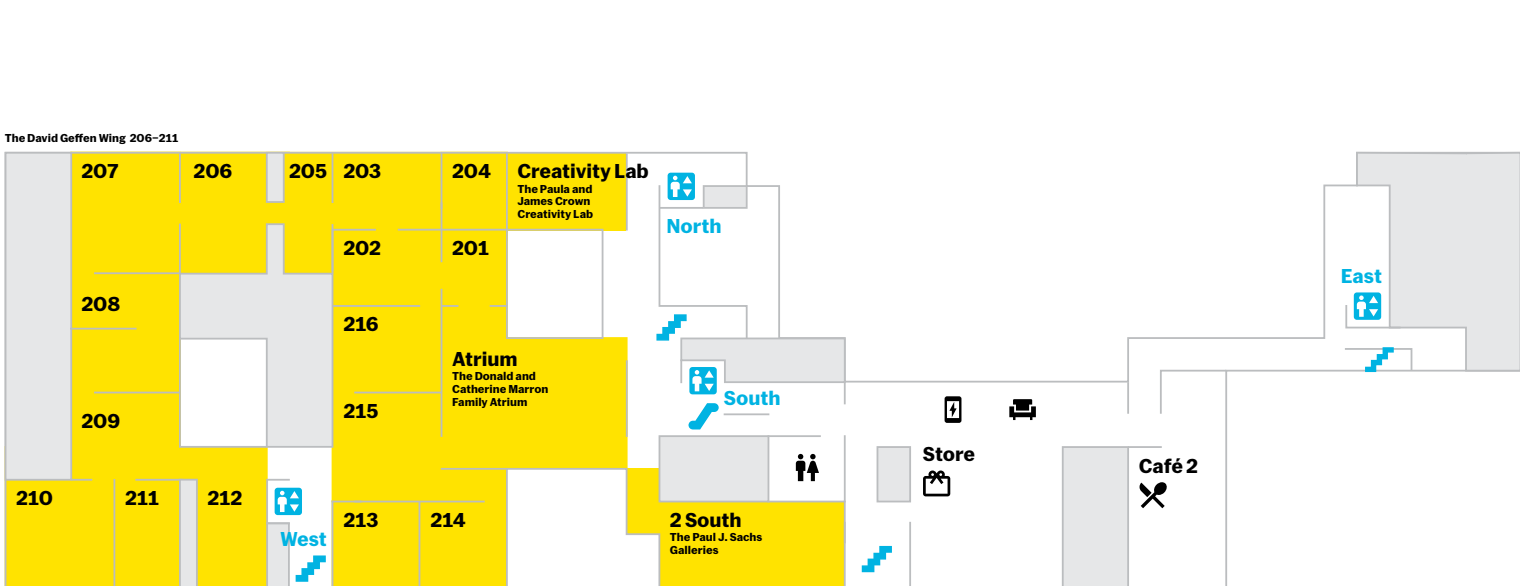

2

Exhibitions on this floor