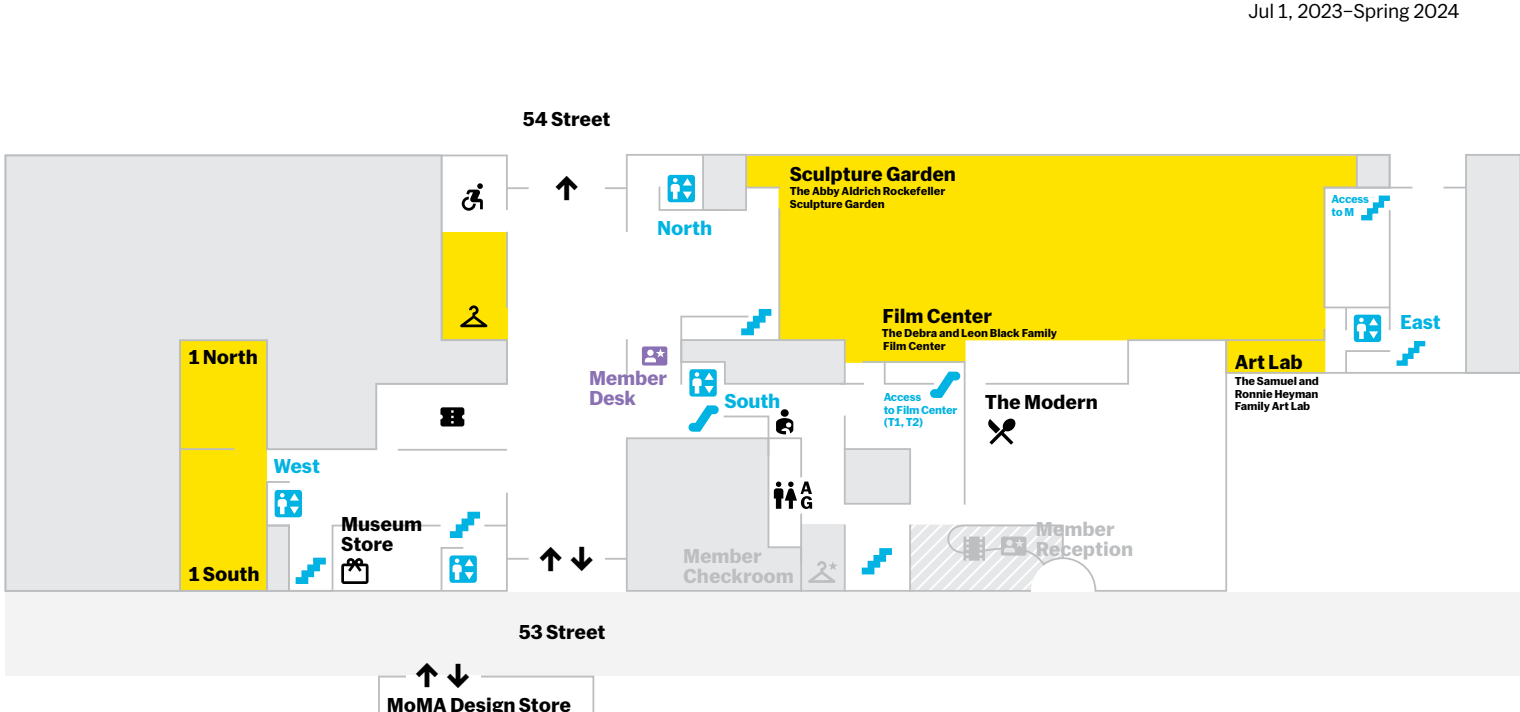

Map

- Tickets
- Film Desk
- Store
- Restaurant
- Coffee
- Checkroom
- Lounge
- Mamava Pod

- Charging station
- Wheelchair pickup/drop-off
- Member Desk and Reception
- Member Checkroom

- Wheelchair-accessible restrooms and baby changing stations are located on every floor.
- All-gender restrooms
- These spaces are temporarily closed.

1

Exhibitions on this floor