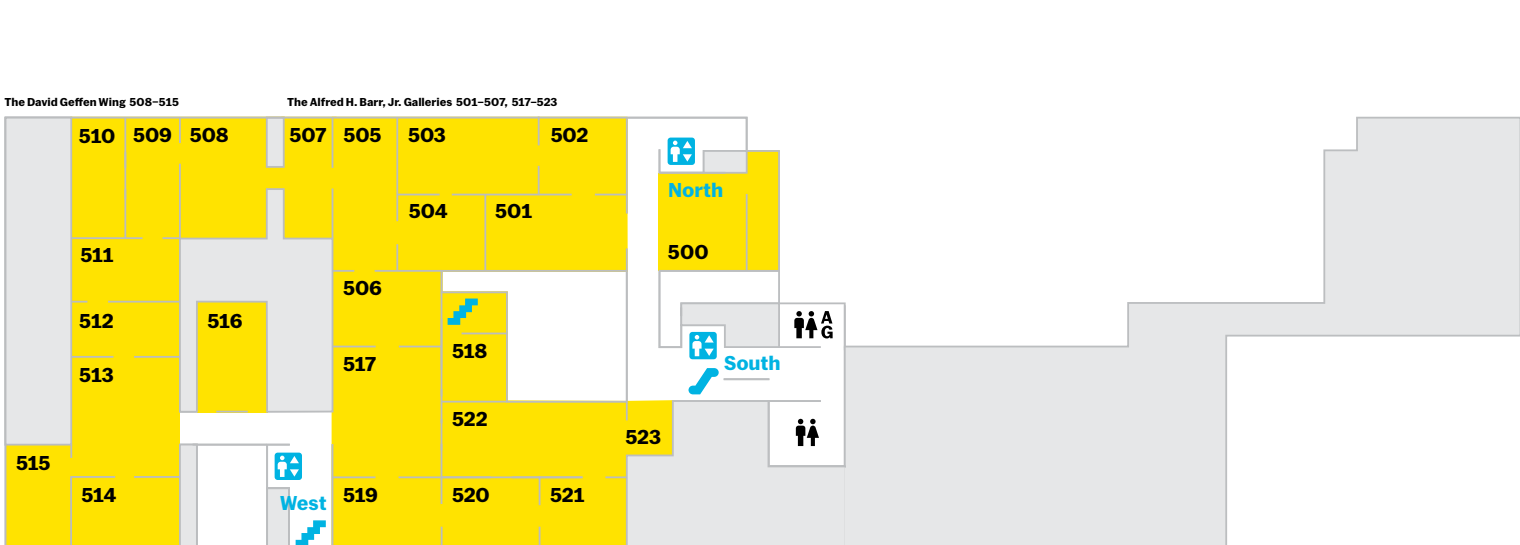

5

Exhibitions on this floor