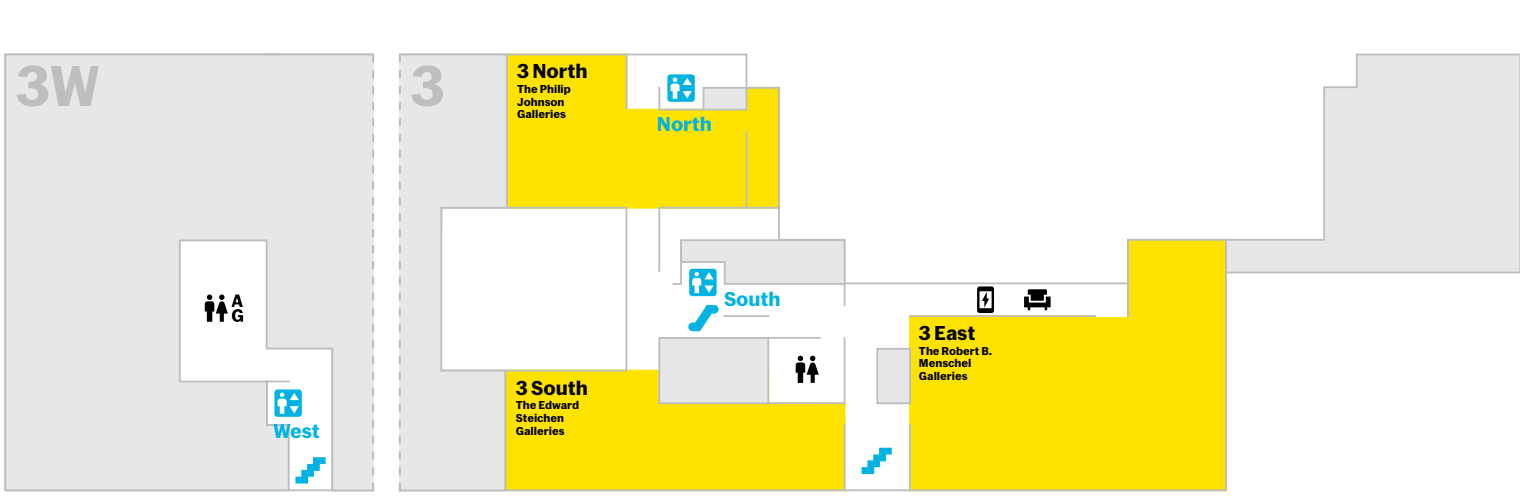

3

Exhibitions on this floor